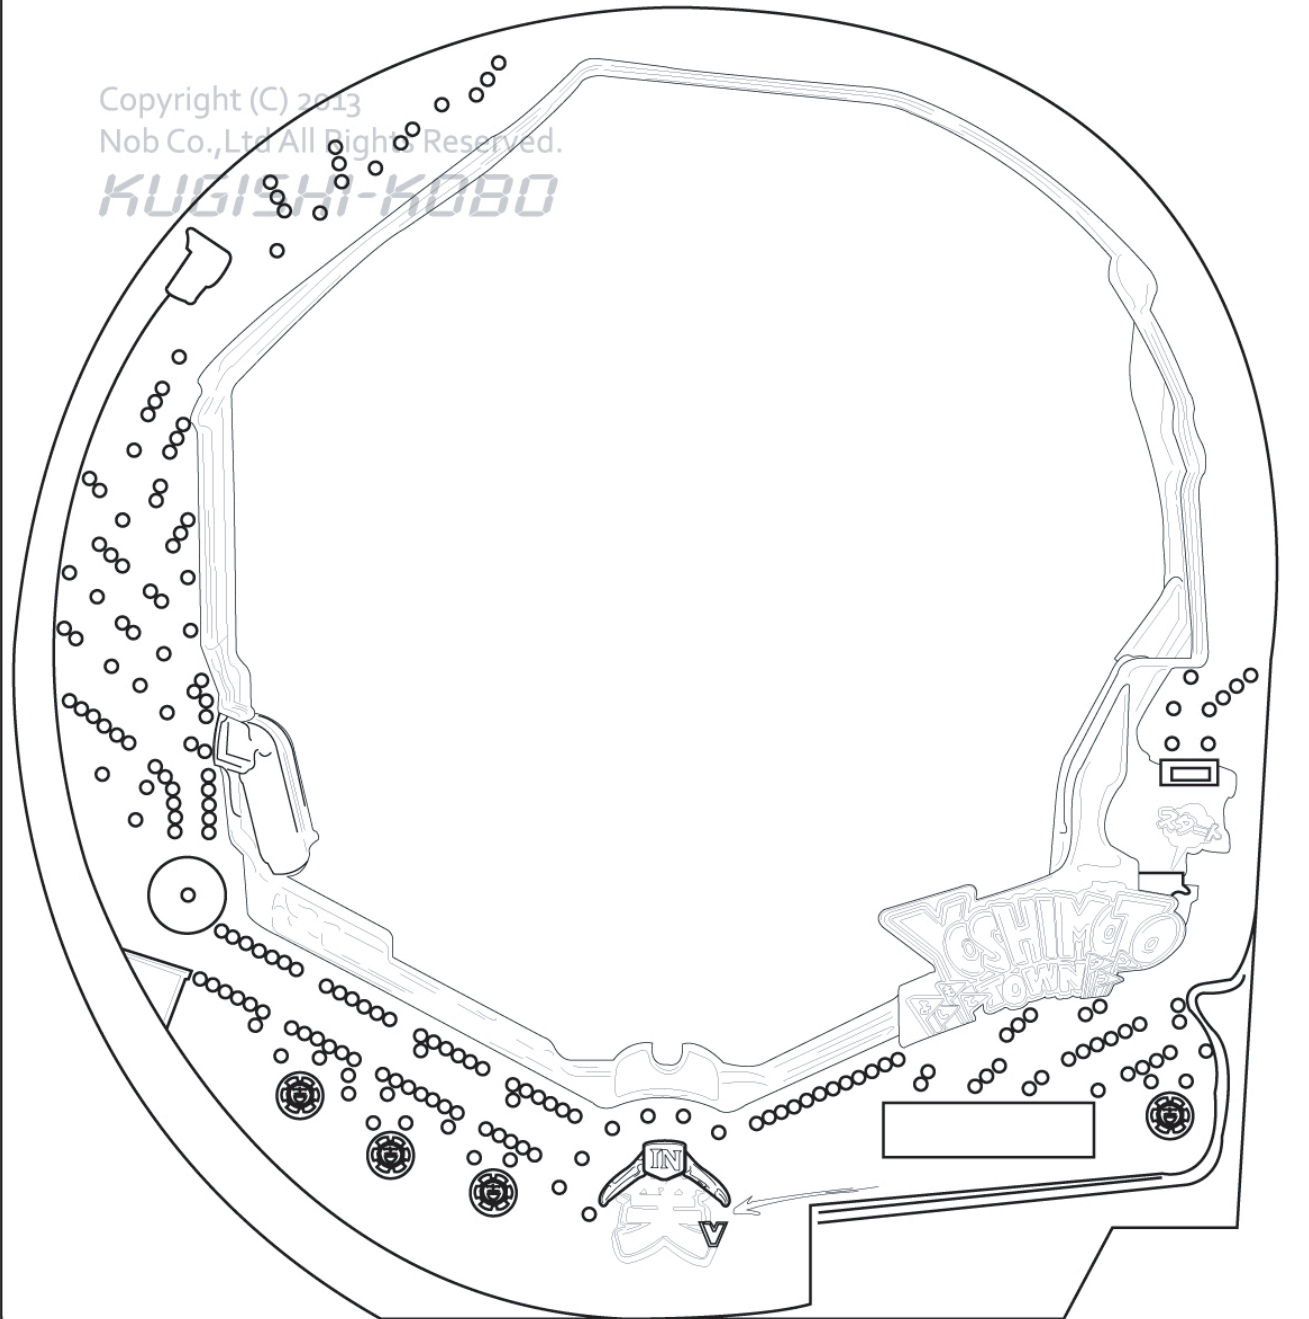

KYORAKU CR ぱちんこよしもとタウン A1

Copyright (C) 2013
Nob Co., Ltd All Rights Reserved.
KUBISHI-KOBO

▶ topic

▶ PITCH

A

B

C

D