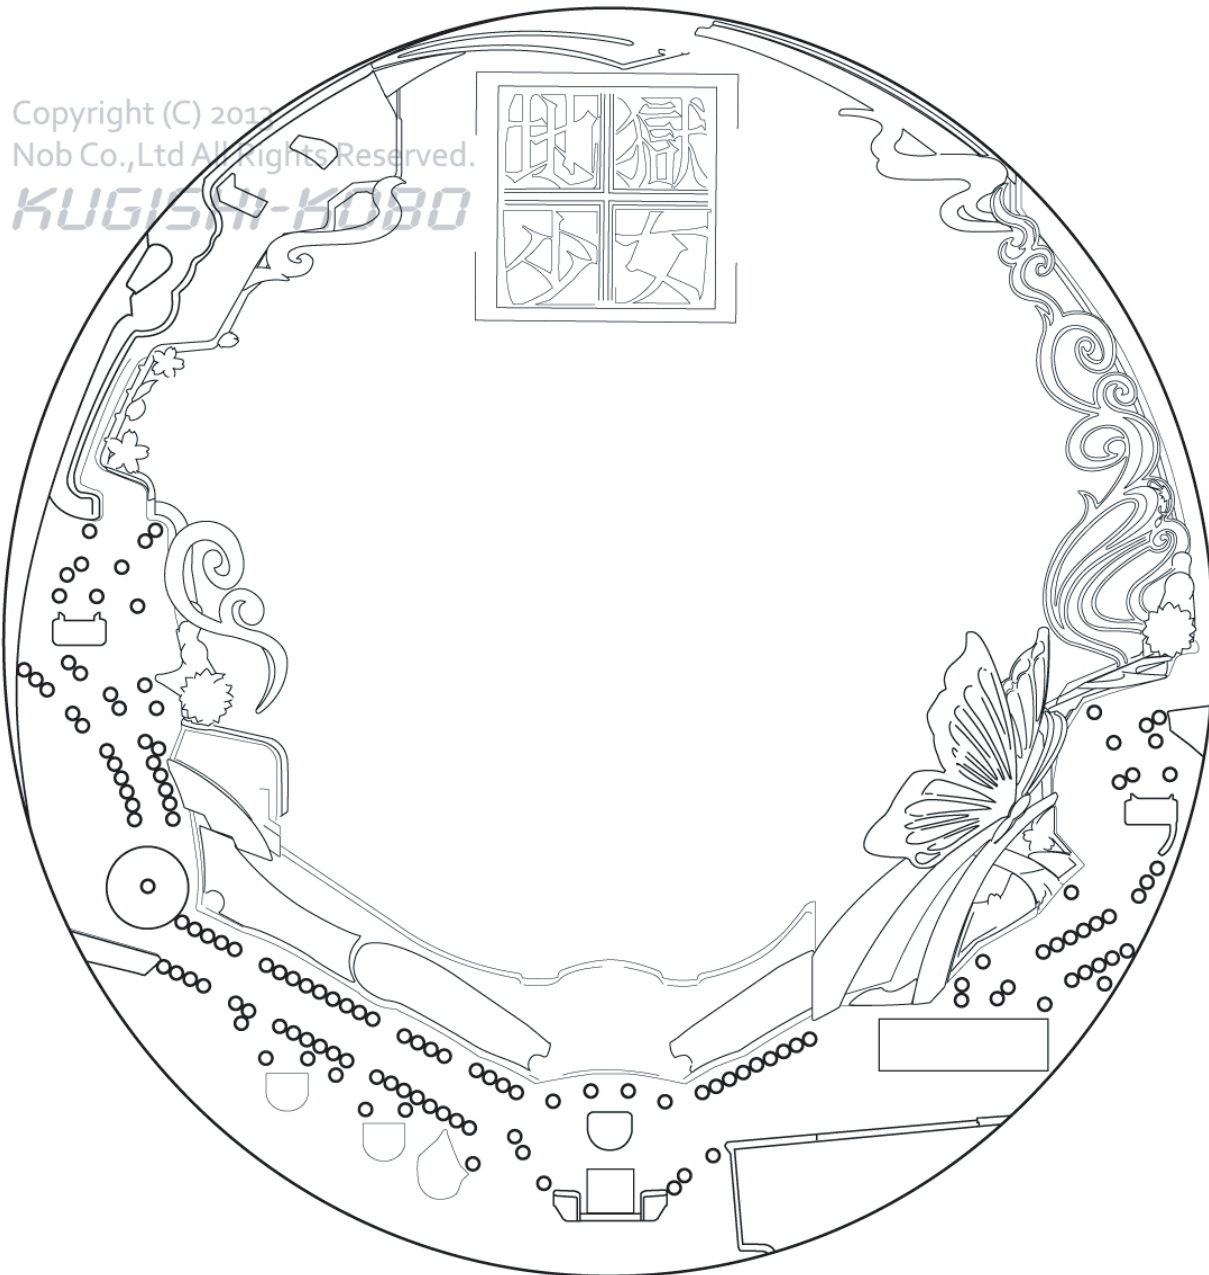

FUJI CR 地獄少女 弐 FPL

Copyright (C) 2012
Nob Co.,Ltd All Rights Reserved.
KUGISHI-KOBO

▶topic

▶PITCH

A

B

C

D