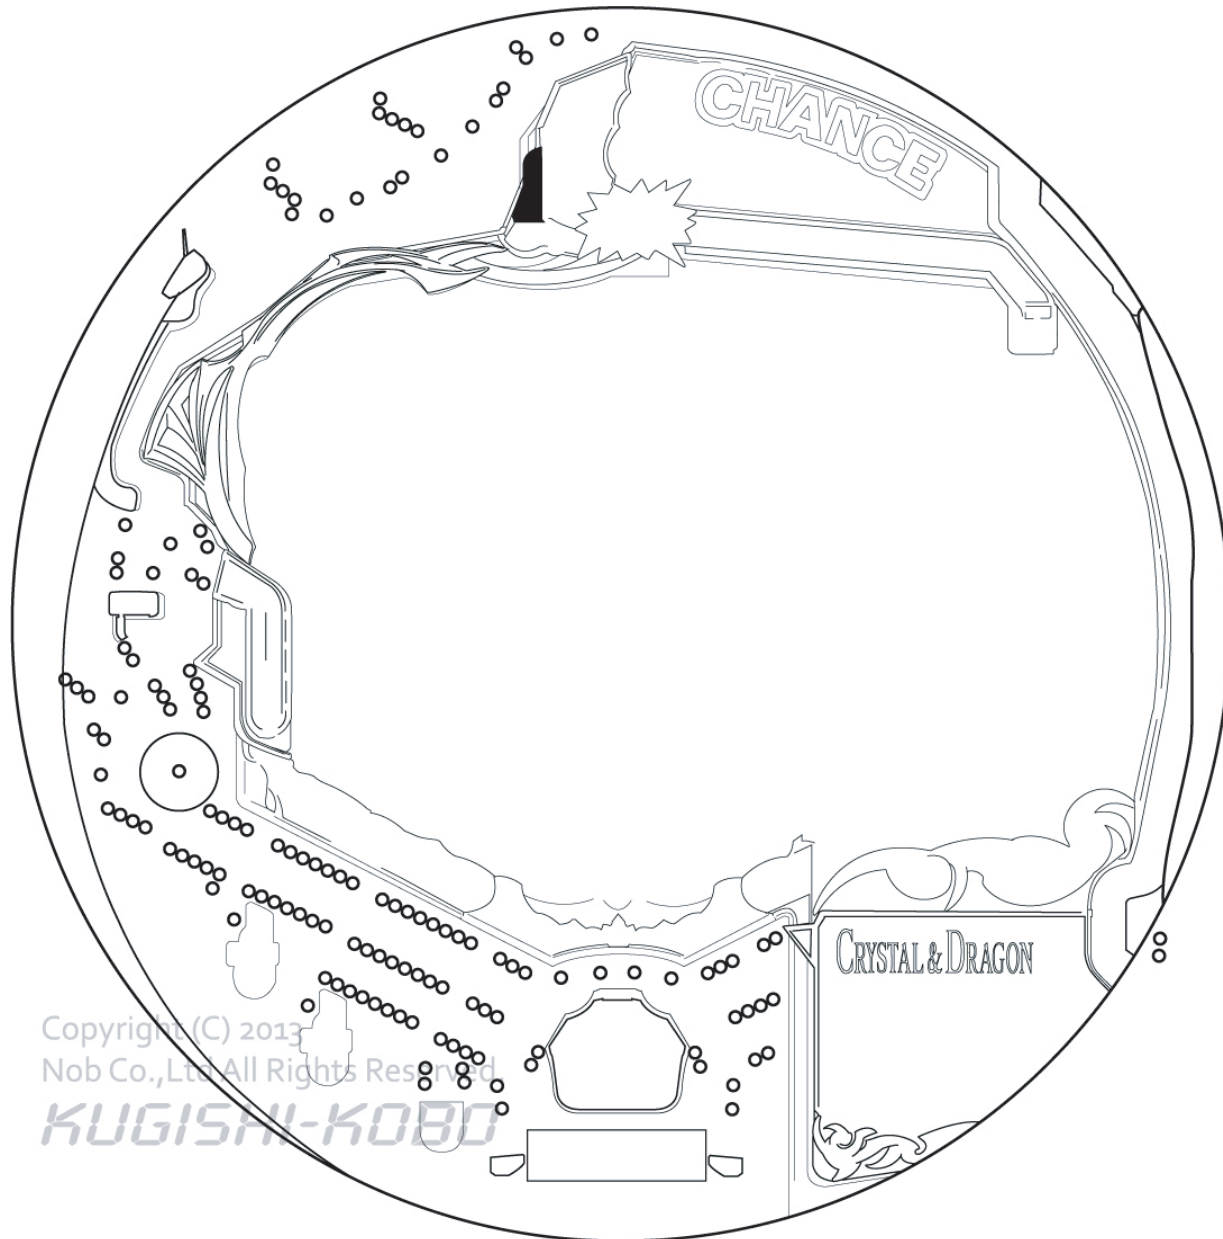

FUJI CR クリスタル&ドラゴン FPW

Copyright (C) 2013
Nob Co., Ltd. All Rights Reserved.
KUGISHI-KOBO

▶ topic

▶ PITCH

A

B

C

D