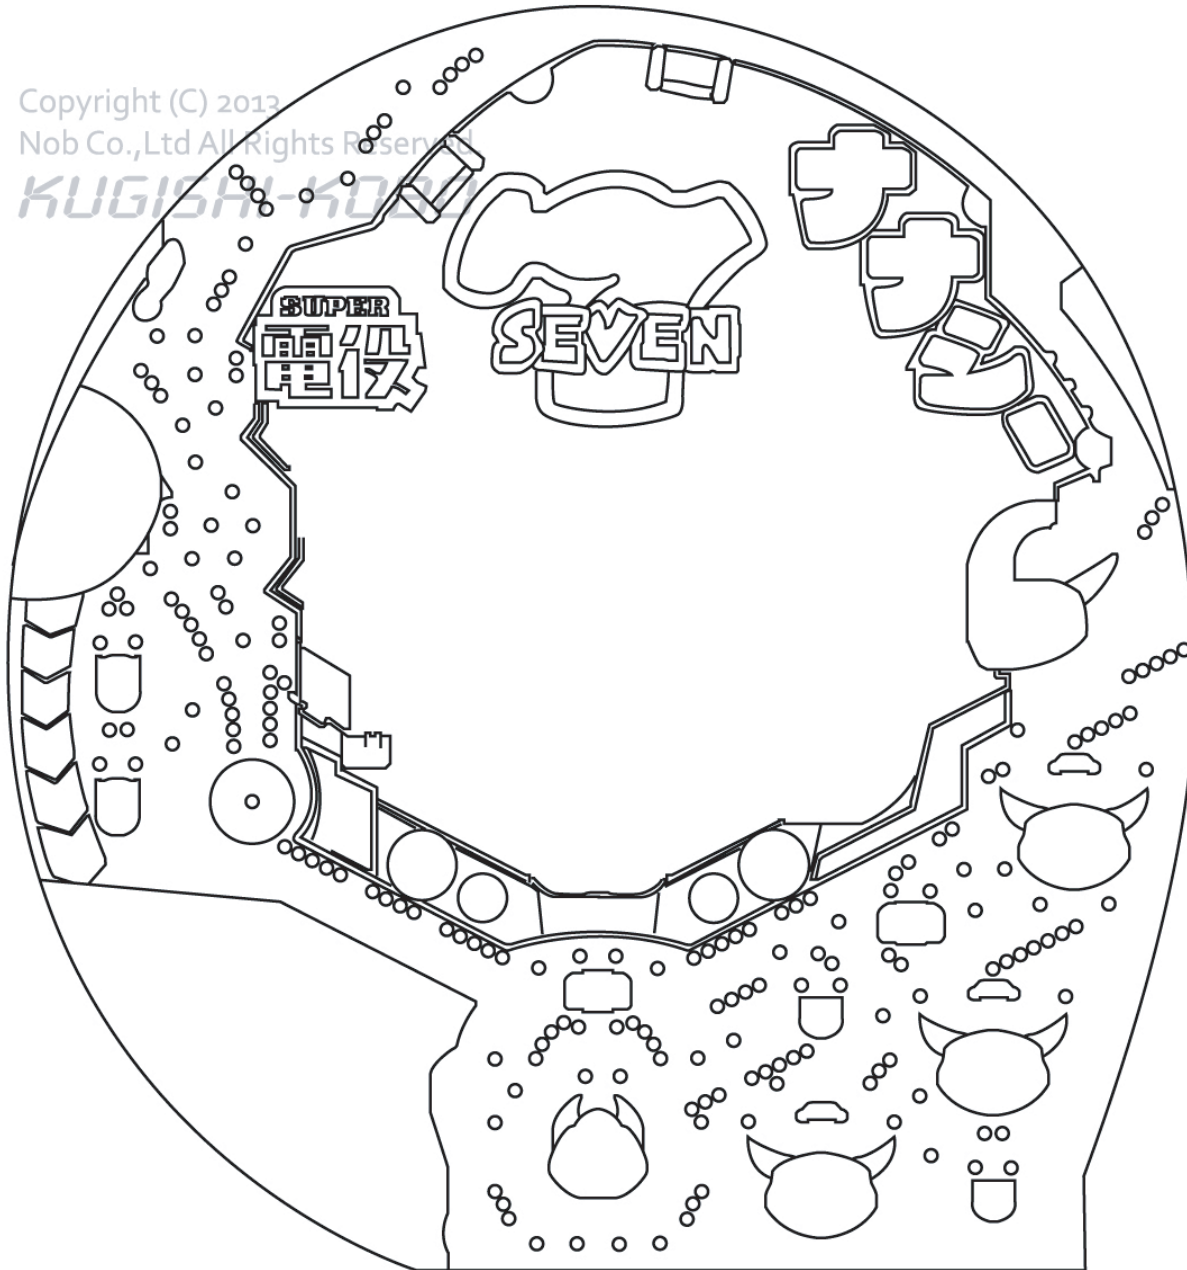

TOYOMARU CR SUPER電役 ナナシーDX 121F/99V/66VV

Copyright (C) 2013  
Nob Co.,Ltd All Rights Reserved

KUGISHI-KOJI

▶ topic

▶ PITCH

A

B

C